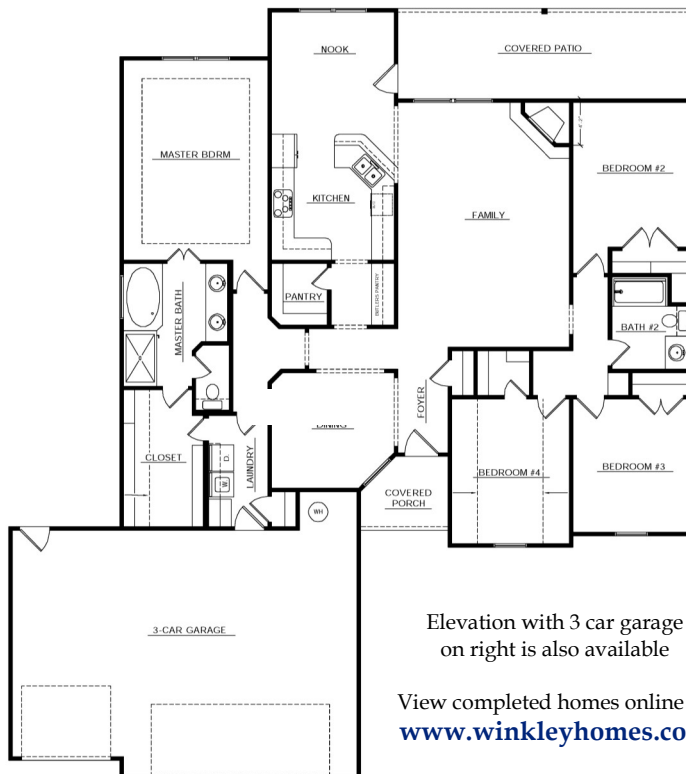

# THE DENALI

## FLOOR PLAN

Elevation with 3 car garage  
on right is also available

View completed homes online at:  
[www.winkleyhomes.com](http://www.winkleyhomes.com)

## FEATURES

- 4 Bedrooms
- 2 Bathrooms
- Living Room With Fireplace
- Study or Formal Dining Room
- Butler's Pantry
- Kitchen With Eating Nook
- Master Suite With Walk-In Closet
- Generous Master Bathroom
- Covered Patio
- Insulated 3 Car Garage